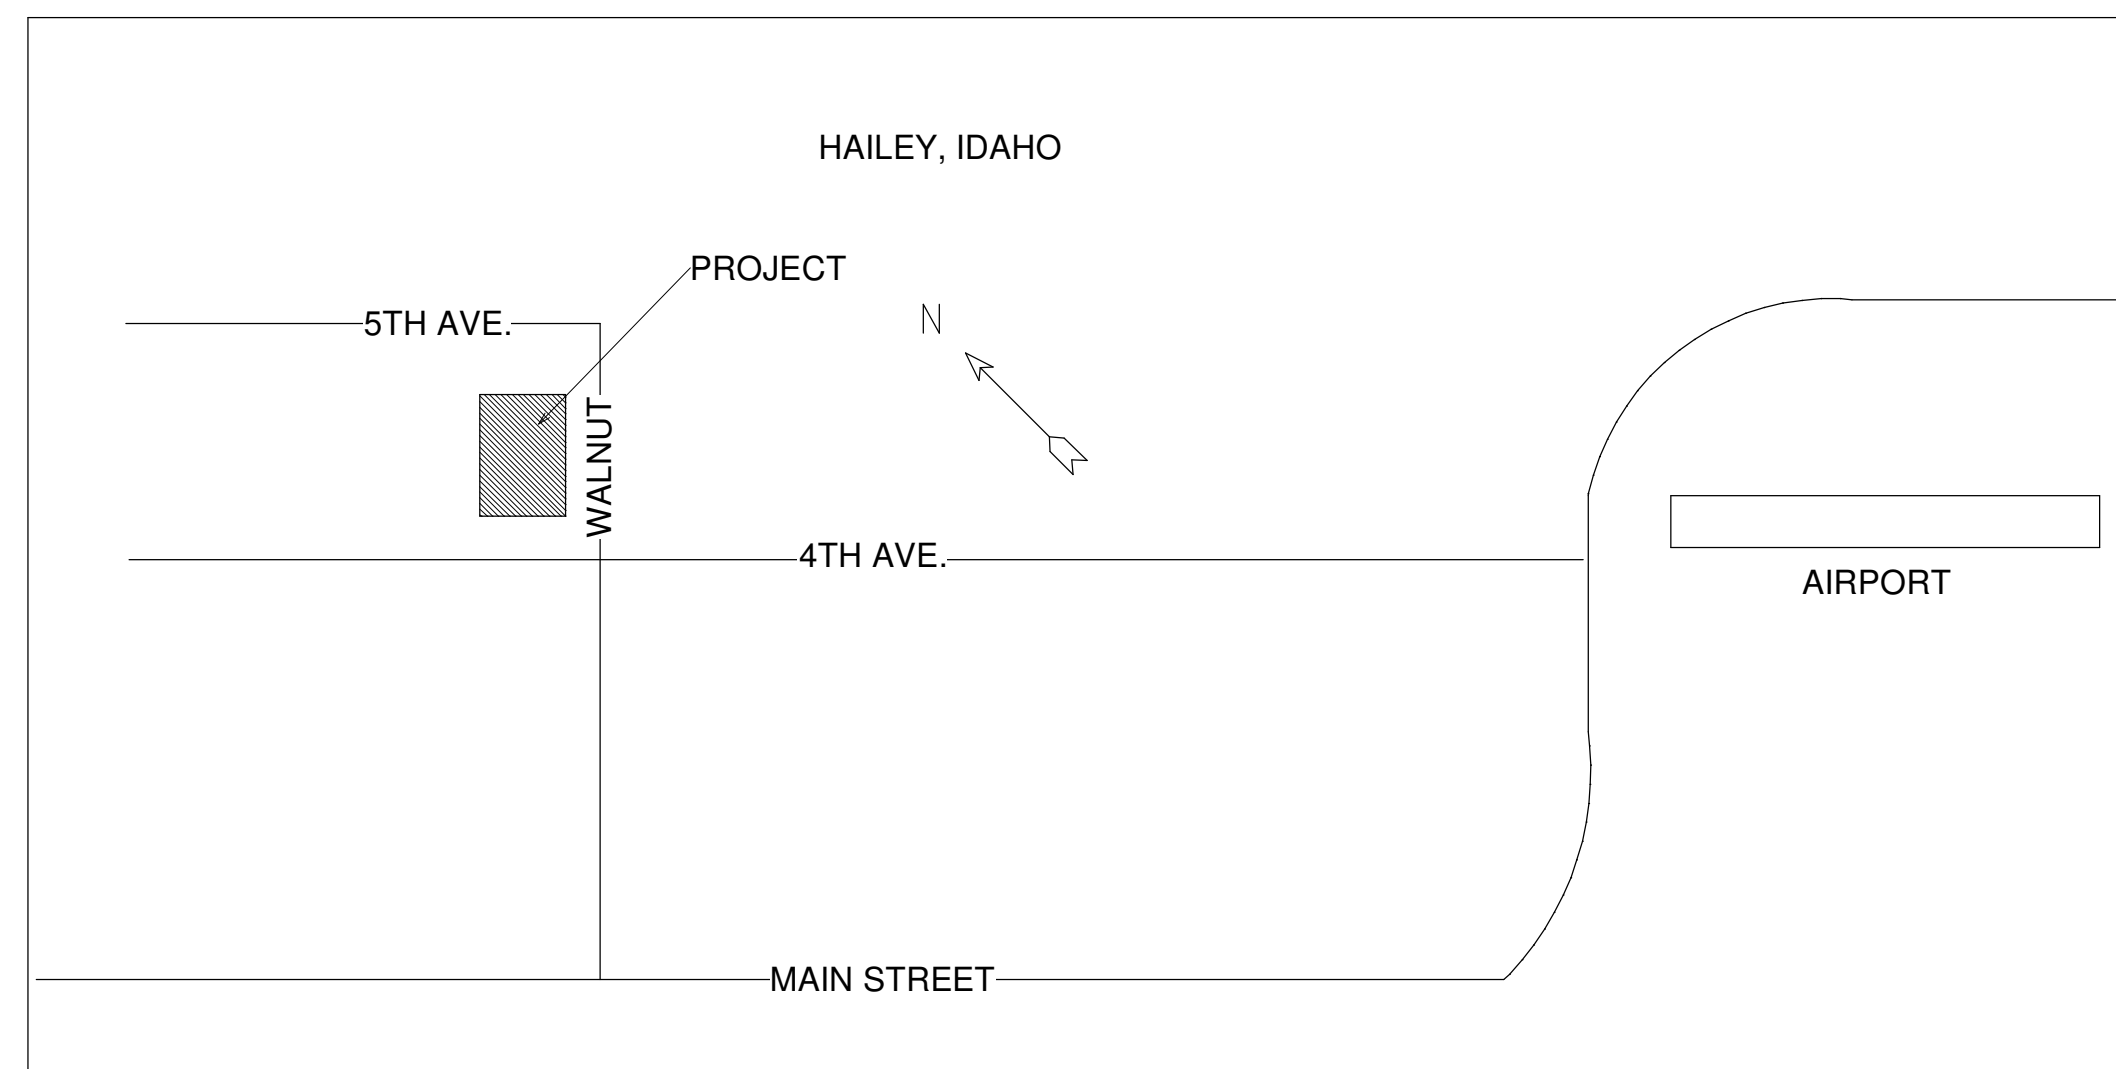

PERSPECTIVE VIEW

NO SCALE

VICINITY MAP

NO SCALE

SITE PLAN

SCALE: 1/4" = 5'-0"

ARCH WALNUT AVENUE HOUSE		WALKER DESIGN (208) 788-5962 SCALE: AS SHOWN DATE DRAWN: 10/15/09	
HAILEY, IDAHO		REVISIONS	SHEET
SITE PLAN, VICINITY MAP			1