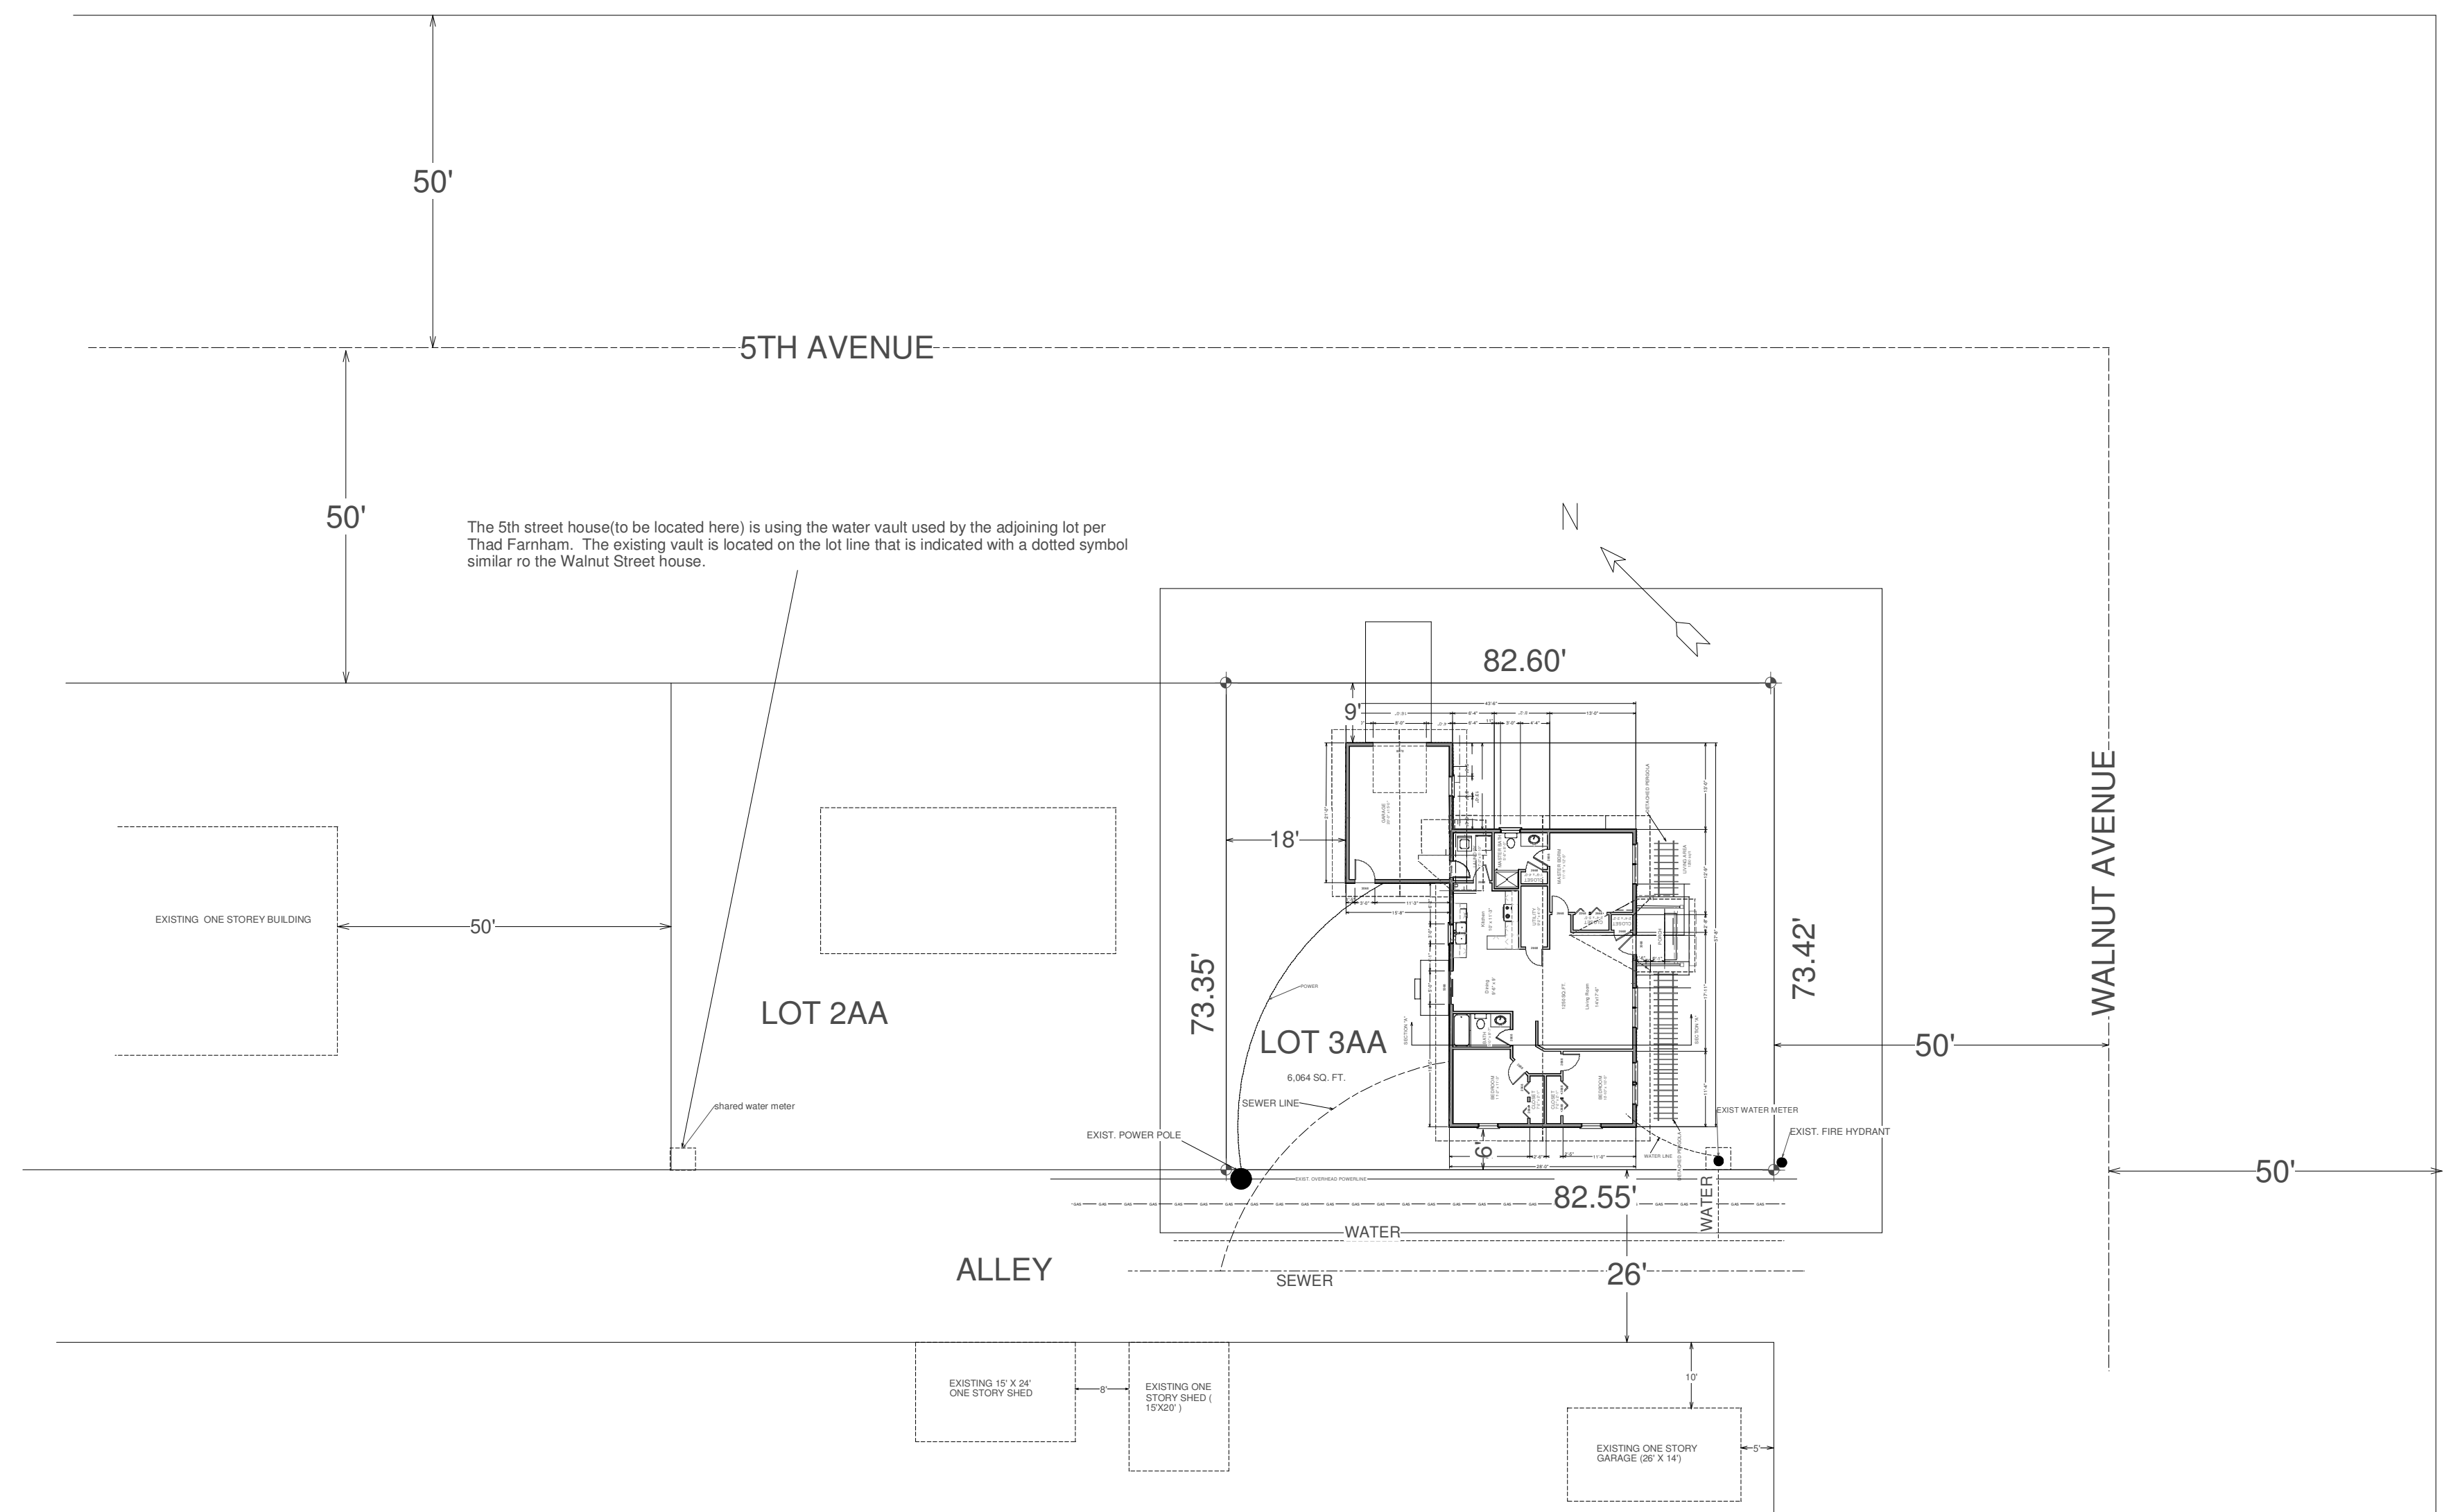

PERSPECTIVE VIEW

NO SCALE

VICINITY MAP

NO SCALE

SITE PLAN

SCALE: 1/4" = 5'-0"

ARCH WALNUT AVENUE HOUSE		WALKER DESIGN (208) 788-5962 SCALE: AS SHOWN DATE DRAWN: 10/15/09	
HAILEY, IDAHO		REVISIONS	SHEET
SITE PLAN, VICINITY MAP			1