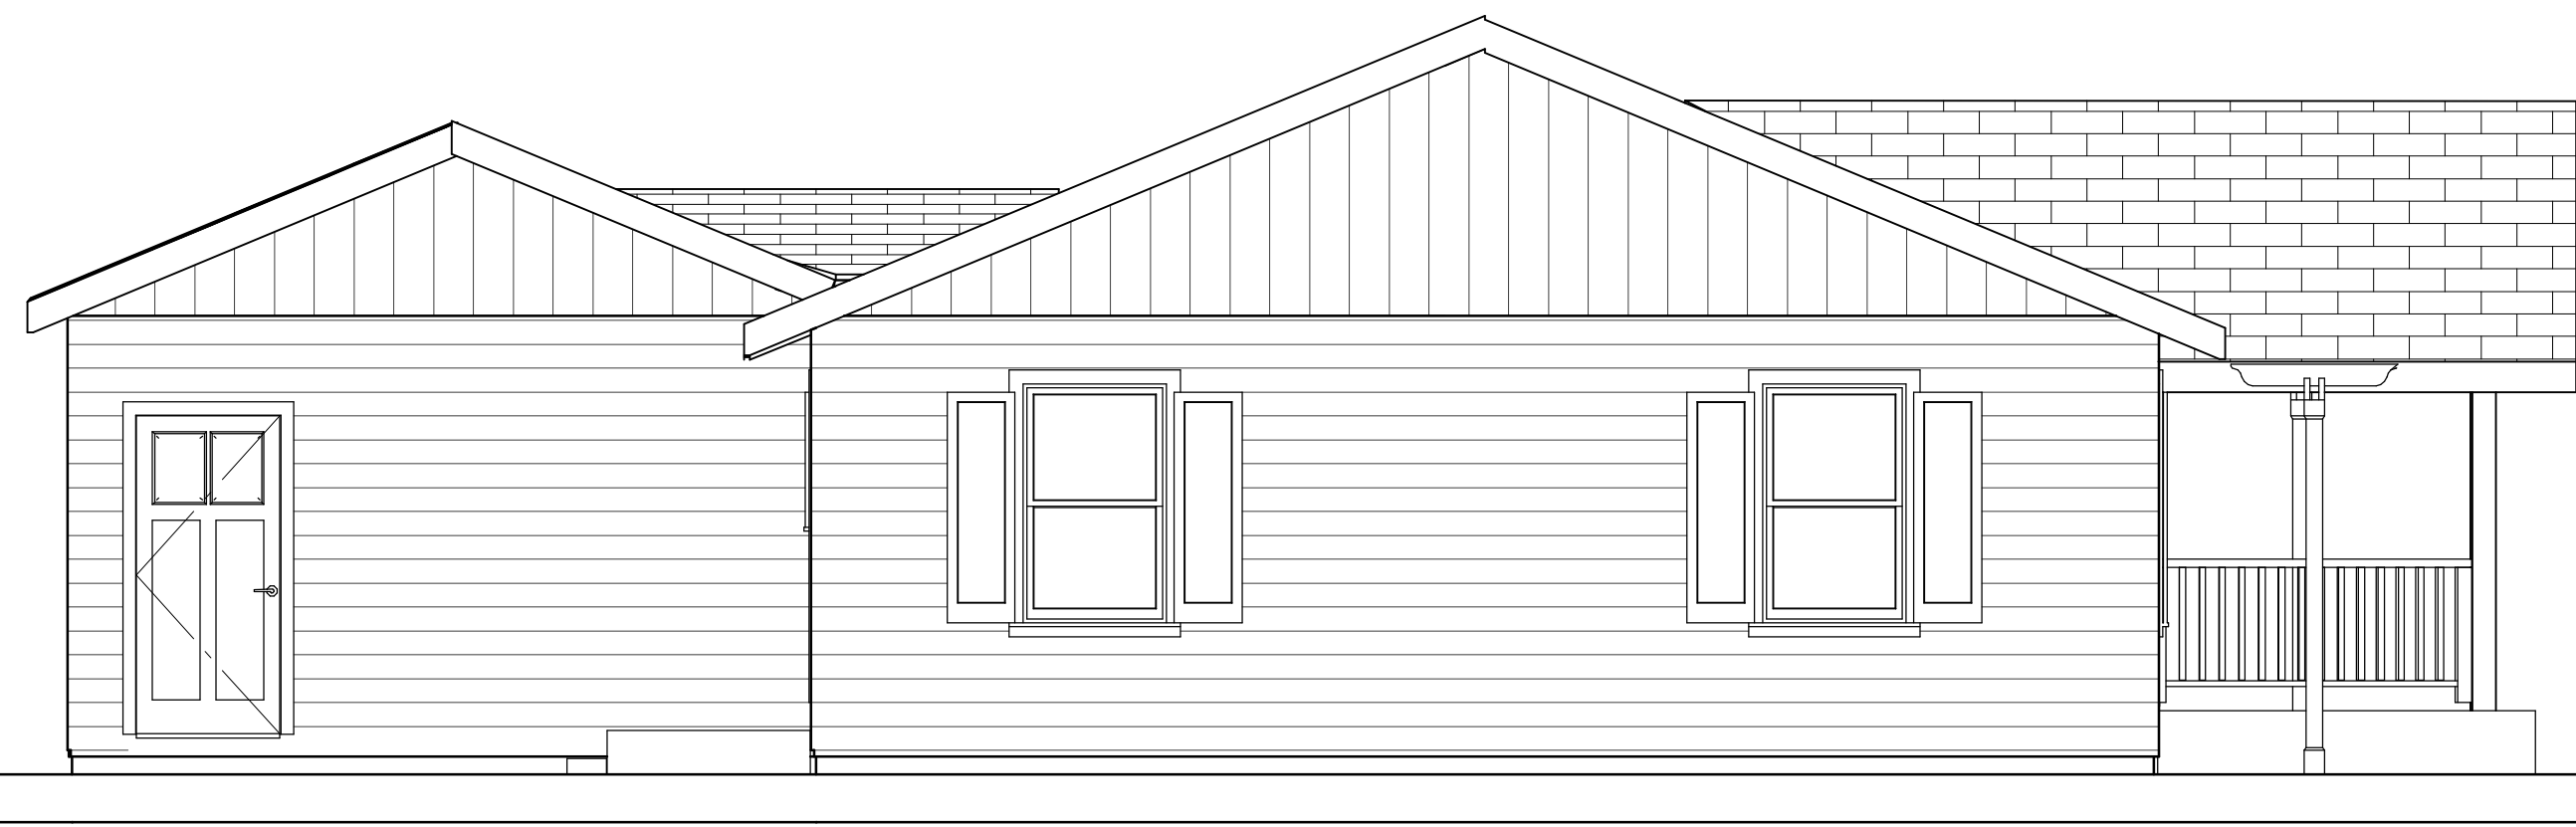

EAST ELEVATION SCALE: 1/4" = 1'-0"

SOUTH ELEVATION SCALE: 1/4" = 1'-0"

WEST ELEVATION SCALE: 1/4" = 1'-0"

NORTH ELEVATION SCALE: 1/4" = 1'-0"

PERSPECTIVE VIEW SCALE: 1/4" = 1'-0"

ARCH WALNUT AVENUE HOUSE		WALKER DESIGN (208) 788-5962 SCALE: AS SHOWN DATE DRAWN: 10/15/09	
HAILEY, IDAHO		REVISIONS	SHEET
ELEVATIONS			4