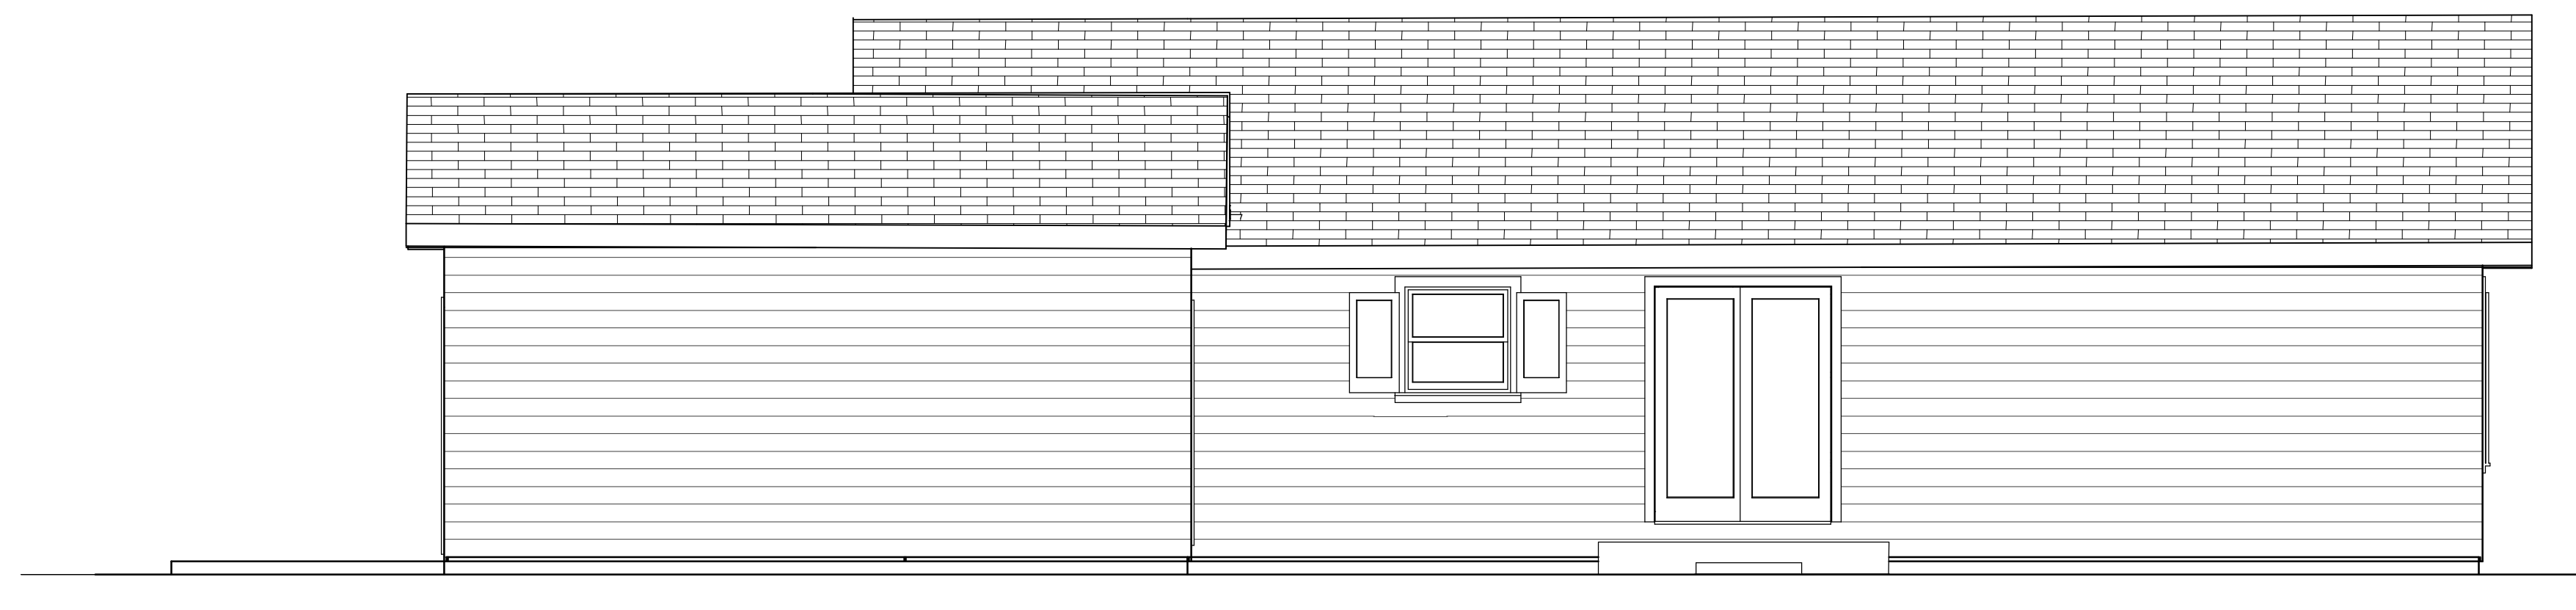

EAST ELEVATION SCALE: 1/4" = 1'-0"

SOUTH ELEVATION SCALE: 1/4" = 1'-0"

WEST ELEVATION SCALE: 1/4" = 1'-0"

NORTH ELEVATION SCALE: 1/4" = 1'-0"

PERSPECTIVE VIEW SCALE: 1/4" = 1'-0"

ARCH WALNUT AVENUE HOUSE		WALKER DESIGN (208) 788-5962 SCALE: AS SHOWN DATE DRAWN: 10/15/09	
HAILEY, IDAHO		REVISIONS	SHEET
ELEVATIONS			4