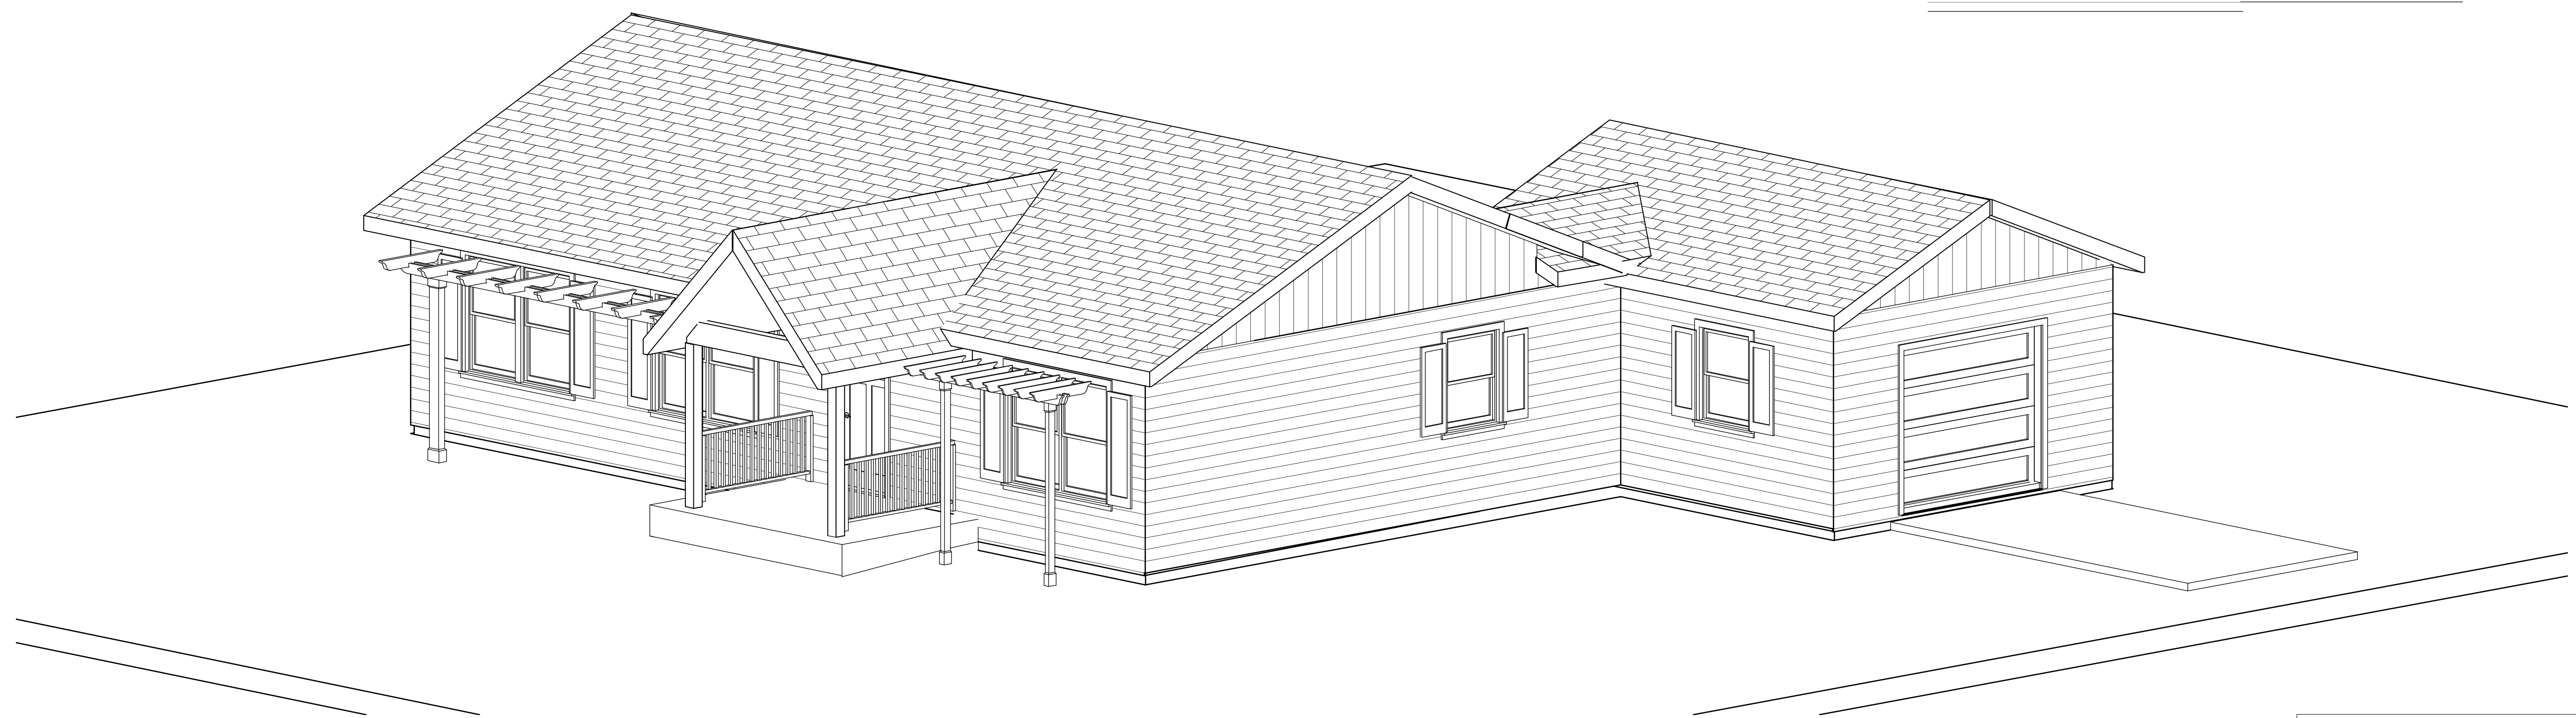

EAST ELEVATION SCALE: 1/4" = 1'-0"

SOUTH ELEVATION SCALE: 1/4" = 1'-0"

WEST ELEVATION SCALE: 1/4" = 1'-0"

NORTH ELEVATION SCALE: 1/4" = 1'-0"

PERSPECTIVE VIEW SCALE: 1/4" = 1'-0"

ARCH WALNUT AVENUE HOUSE		WALKER DESIGN (208) 788-5962 SCALE: AS SHOWN DATE DRAWN: 10/15/09	
HAILEY, IDAHO		REVISIONS	SHEET
ELEVATIONS			4