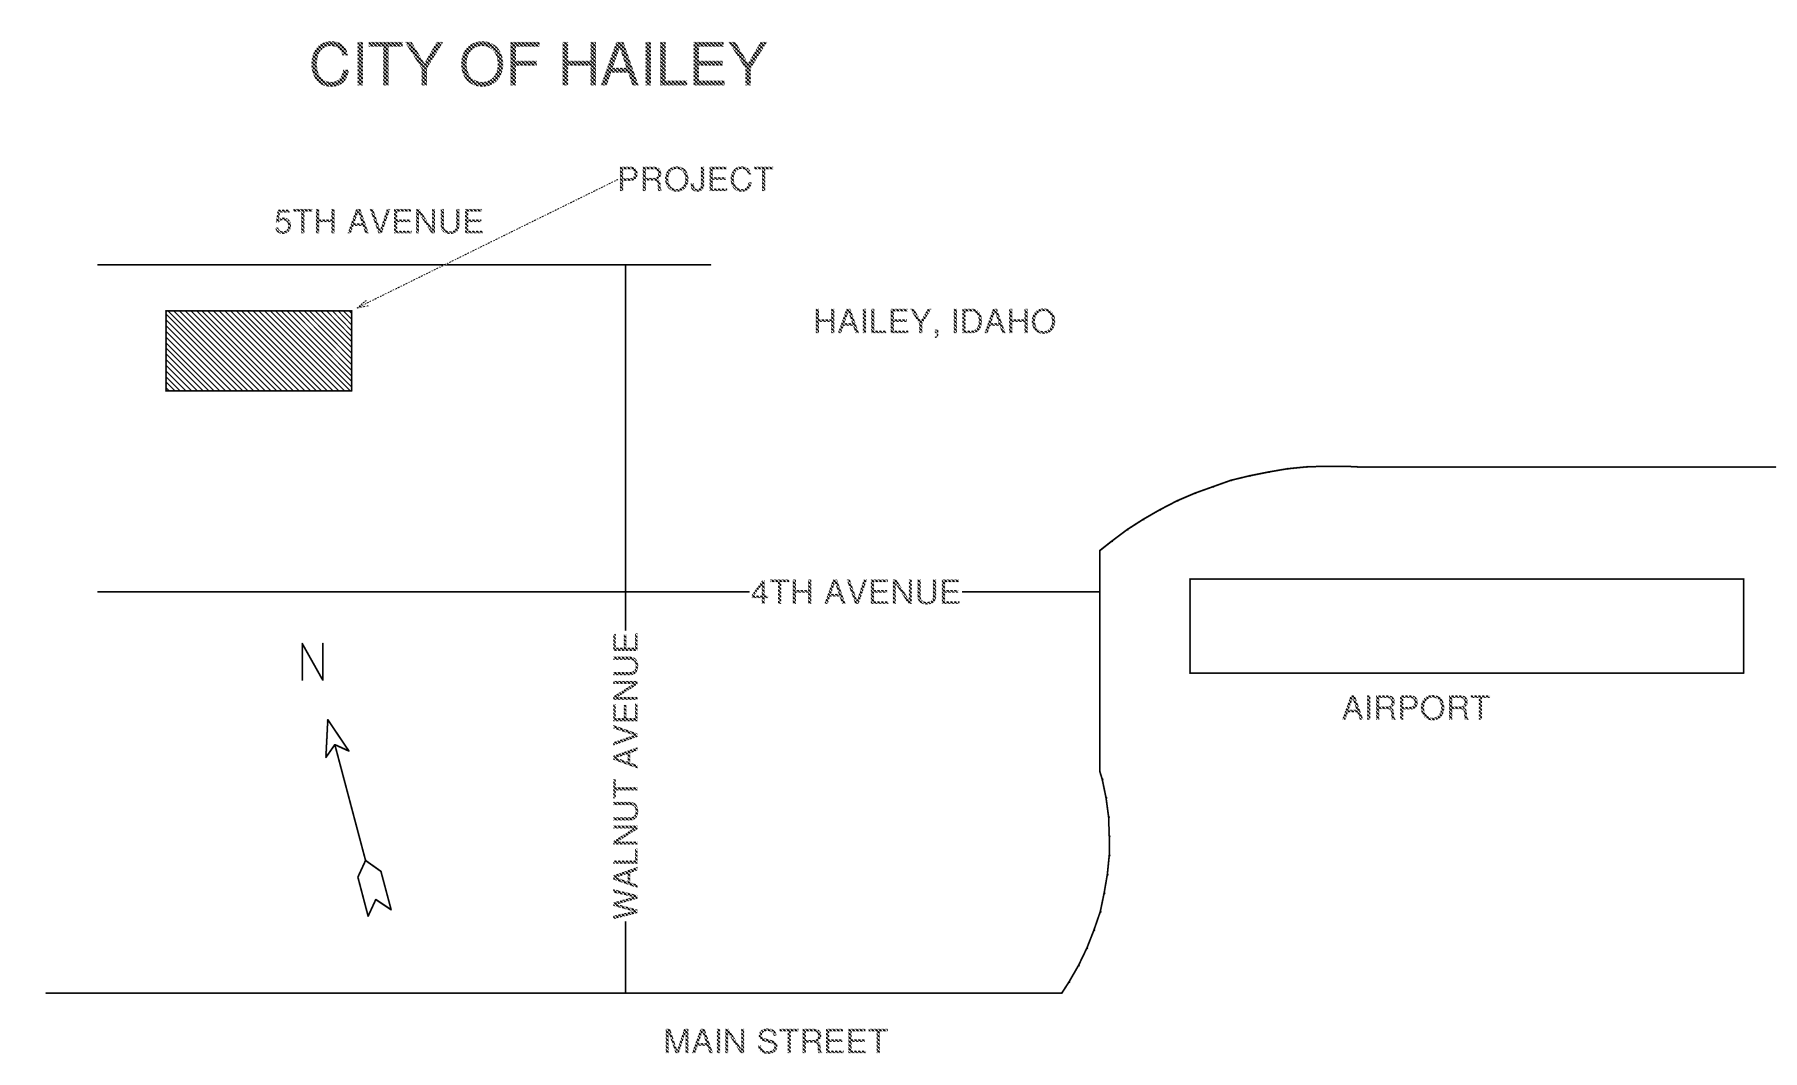

SITE PLAN SCALE: 1" = 10'

PERSPECTIVE VIEW
NO SCALE

VICINITY MAP
NO SCALE

ARCH 5TH STREET RESIDENCE		WALKER DESIGN (208)788-5962
HAILEY	IDAHO	DATE DRAWN: SCALE: AS SHOWN
SITE PLAN & VICINITY MAP		REVISIONS
		SHEET 1