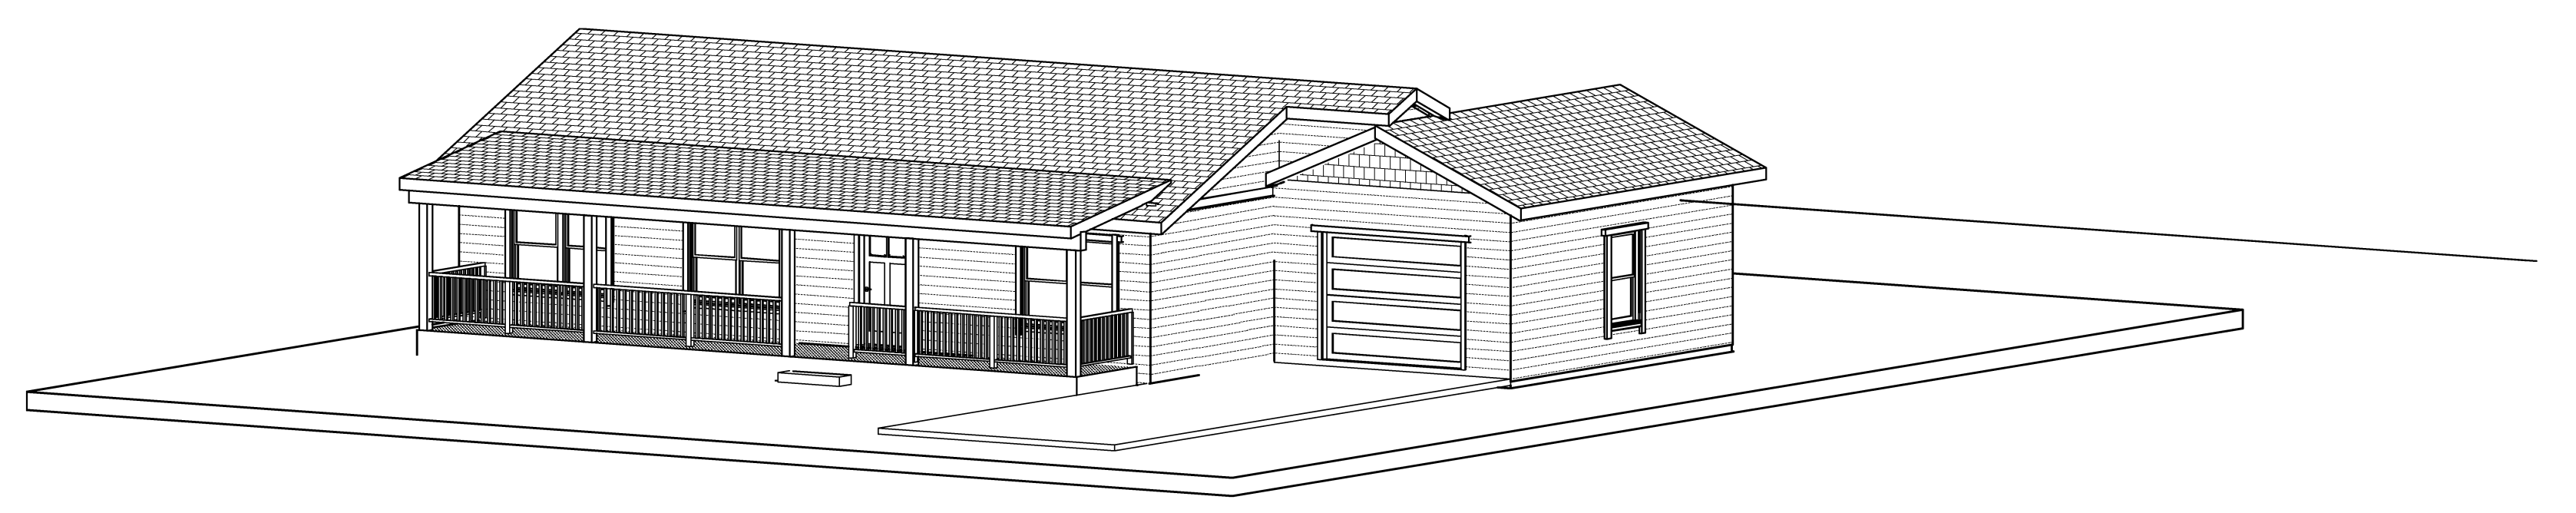

SITE PLAN SCALE: 1" = 10'

PERSPECTIVE VIEW
NO SCALE

VICINITY MAP
NO SCALE

ARCH 5TH STREET RESIDENCE		WALKER DESIGN (208)788-5962
HAILEY	IDAHO	DATE DRAWN: SCALE: AS SHOWN
SITE PLAN & VICINITY MAP		REVISIONS
		SHEET 1