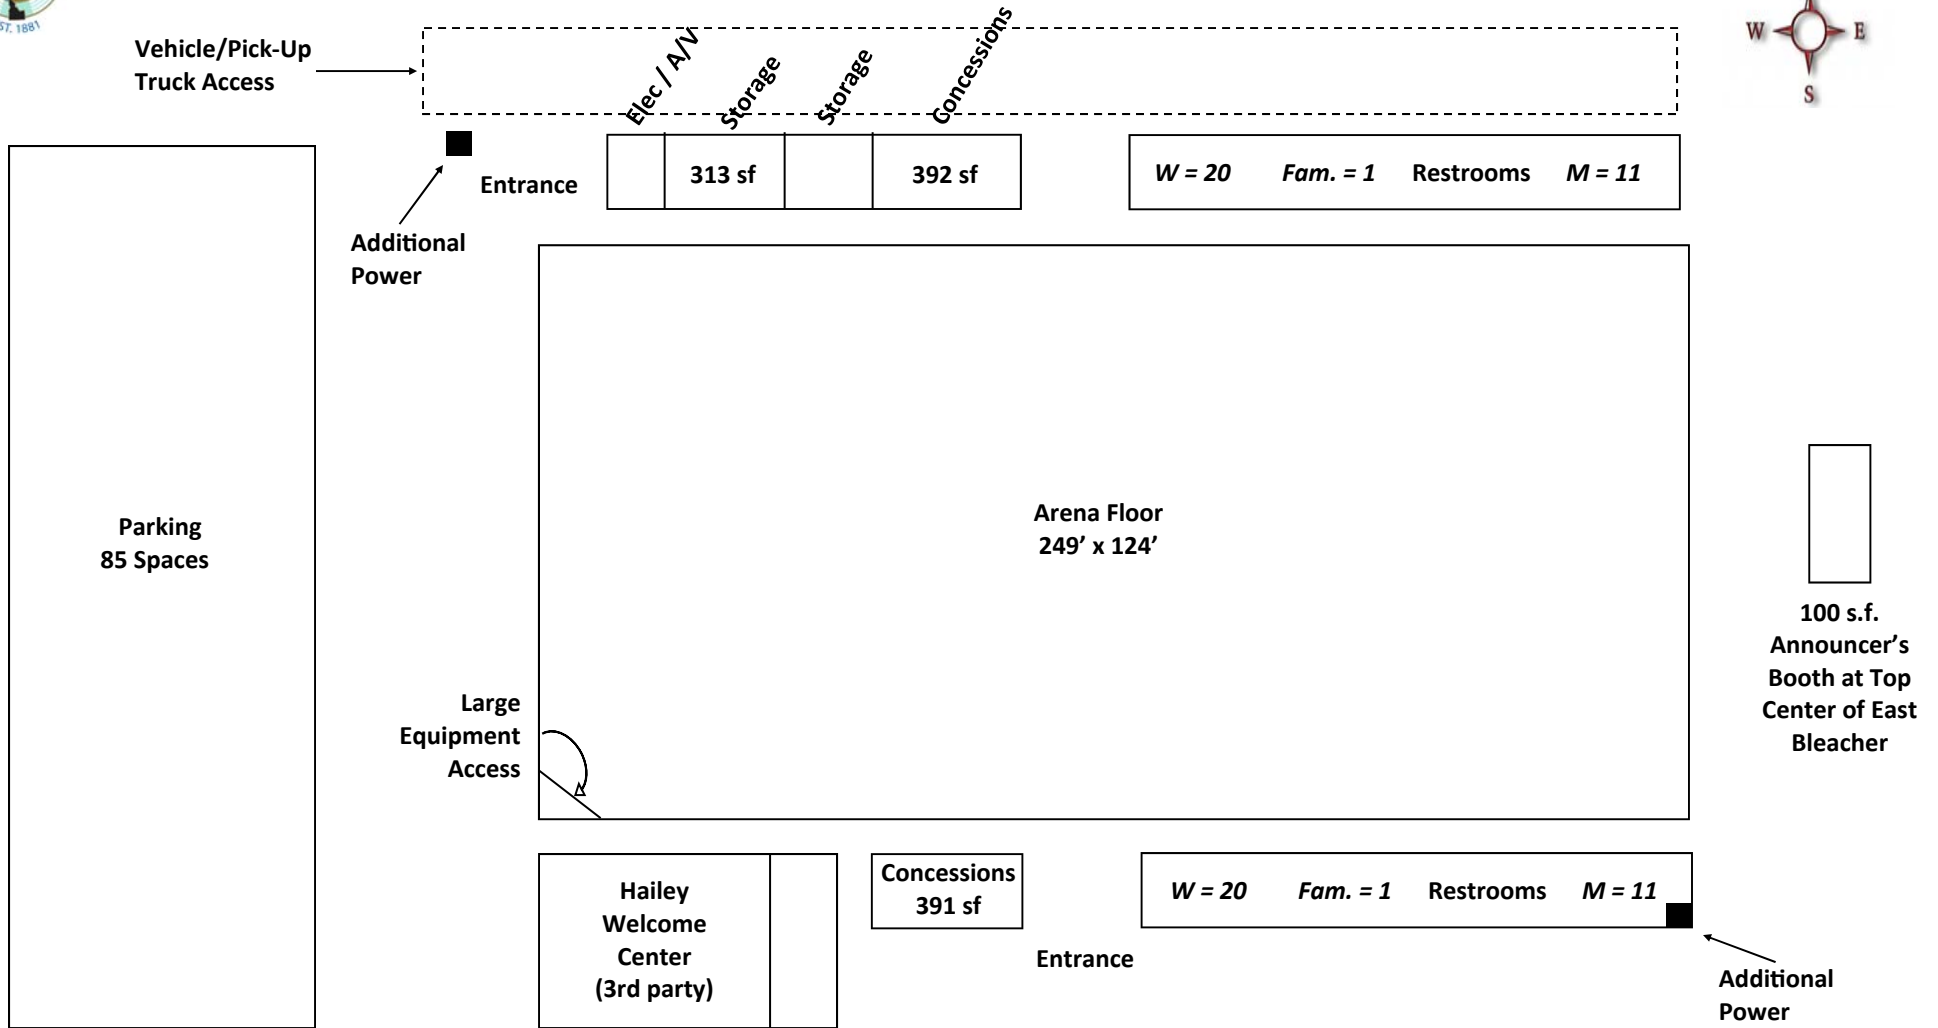

HAILEY ARENA

NOTES

- Bleacher seating above on north (1638 seats), south (1196 seats) and east (728 seats)
- Lighting includes full arena lighting from above, seating and aisle lighting, and facility exterior lighting
- Full fencing for access control
- Fully ADA accessible
- Electrical capacity for large amplified events