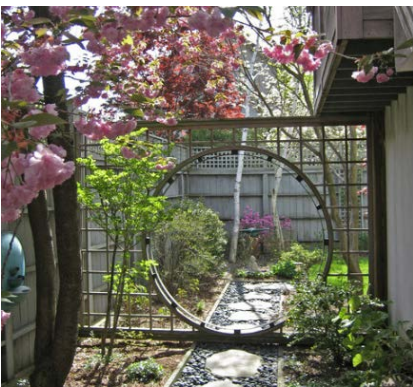

City of Hailey, Idaho

Chinese American Heritage Project

In a solemn spirit of reconciliation, the Hailey Arts & Historic Preservation Commission seeks to add a new layer of history atop an old. The Commission seeks artists to develop a design for a public art piece that incorporates a **trellis and/or gateway structure**. The trellis aspect of the project nods to the history of immigrants growing food in Hailey, while the gateway aspect welcomes a transition in our history— a transition that welcomes Chinese American people and embraces racial diversity in our community, overall.

Inspiration

The following photos are meant to be used as inspiration, they are not provided for replication. The Commission will only consider original designs.

MOON GATES "The Moon Gate balances heavenly and earthly connection through the structure of the gate itself. Like Chinese coins, Moon Gates feature a rectangle within a circle. The circle "The Moon Gate balances heavenly and earthly connection through the structure of the gate itself. Like Chinese coins, Moon Gates feature a rectangle within a circle. The circle on the outside of the gate is connected to heaven and represents yin. The yin is then balanced out by the rectangular door within the circle, which represents the earth and consequently yang. **Through the gate's shape, the landscape is able to achieve balance in yin and yang while connecting the earthly world to the heavenly world.**

Top, text - <https://aelitaleto.com/an-introduction-to-moon-gate-in-the-garden/>
Left - <https://www.houzz.com/magazine/discover-an-ancient-portal-design-full-of-meaning-stsetivw-vs~13775757>
Center - <https://www.houzz.com/photos/moon-gate-asian-landscape-san-diego-phvw-vp~18768896>
Right - <https://www.ebay.com/itm/353044483037?chn=ps&mkevt=1&mkcid=28&srsltid=AR57-fCJPKjce4fqQaWCv746jsdSp247yAhaV9W6cJPLjuAzJkAhDUUBT4>